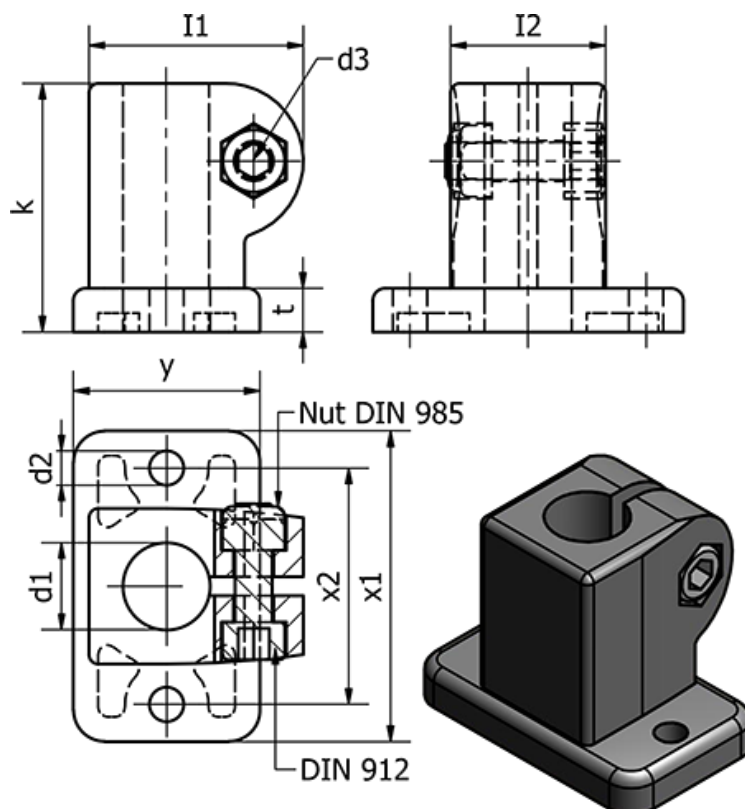

Article number: 201623B142BL

Description: E+G Swivel clamp - GN 162.3-B14-2-BL

## Measures

Clamping kit for d3 = GN 911-M6-22

d1	= 14
d2	= 5.5
d3	= M6
I1	= 34.5
I2	= 25
k	= 40
t	= 7

Weight (g) = 70

x1	= 50
x2	= 38
y	= 30